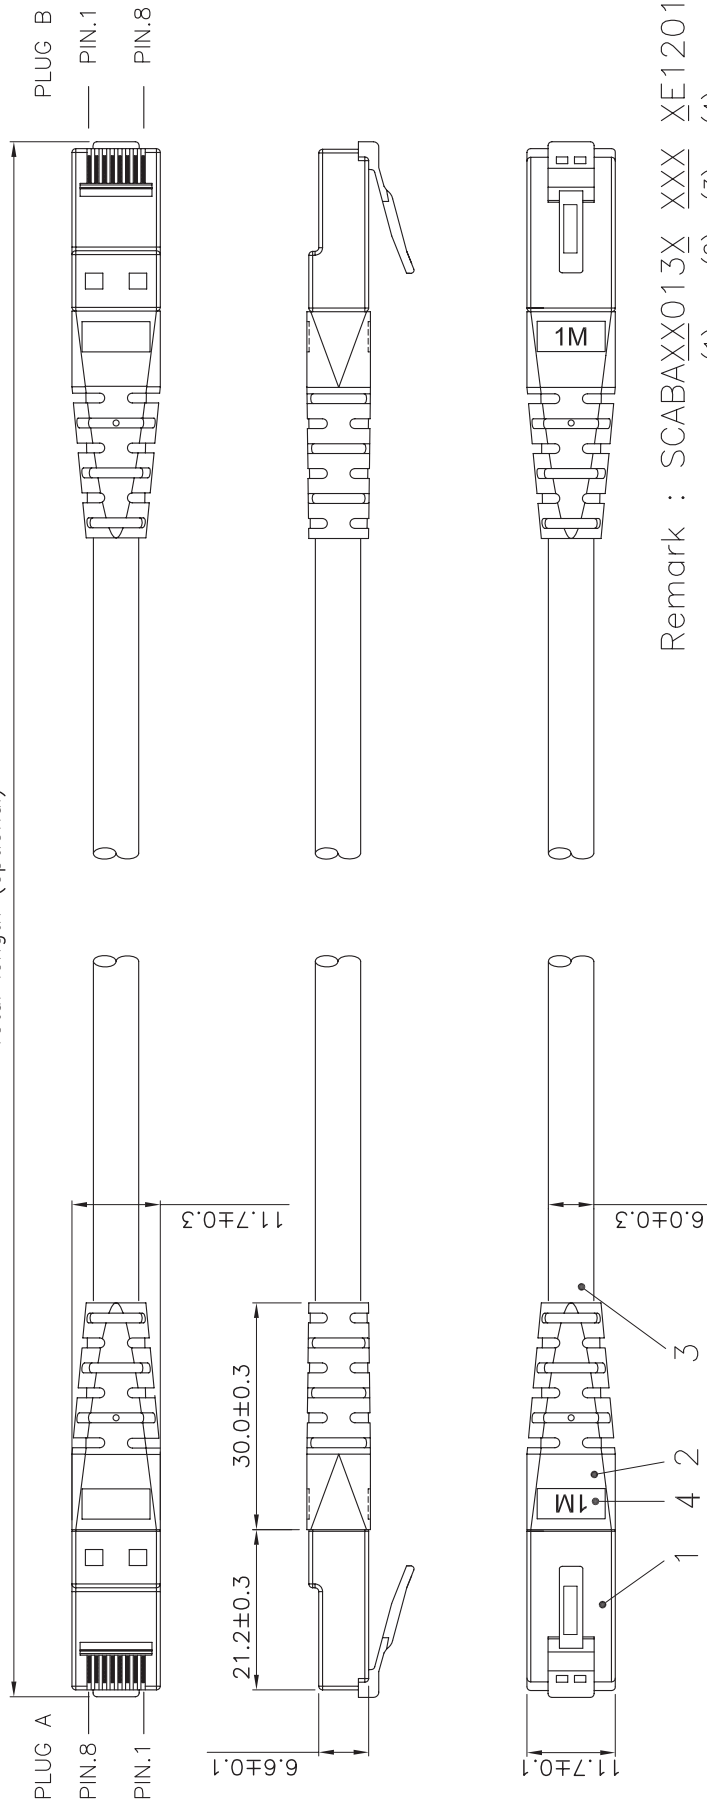

Datenblatt - Fiche technique - Data sheet

21.15.1534

ROLINE UTP-Patchkabel Kat.6, blau, 1,0 m

Cordon ROLINE Cat.6 UTP, bleu, 1,0 m

ROLINE UTP Patch Cord, Cat.6, blue, 1.0 m

Total length (optional)

Remark : SCABAXX013X XXX XE1201

- (1) XX : Jacket Color
- 01=Black(RAL9011), 02=Gray(RAL7035), 03=Red(RAL3031)
- 05=White(RAL9010), 06=Yellow(RAL1021), 07=Blue(RAL5015)
- 08=Green(RAL6029), 09=Orange(RAL2003), 10=Purple(RAL4005)
- 11=Pink(RAL4003)
- (2) X : Wiring
- 1=T568A, 2=T568B, 3=T568A & T568B combination
- (3) XXX : Length
- (4) Length Unit : 1=cm, 2=meter, 3=feet.
- (3)(4) : 0501=0.5meter(50cm), 0012=1meter, 0102=10meter
- 0033=3feet, 0103=10feet

Specification :

- Material :
- 1. RJ45 Plug : (P/N : PU8850)
- 1-1. Housing : Polycarbonate, UL 94V-2, Transparent color.
- 1-2. Contact material : Phosphor Bronze with 50-60 micro-inch Nickel plated.
- 1-3. Contact finished : Min. 50 micro-inch Gold plated.
- 2. Narrow PVC Molded.
- 3. Cable : UTP UnShielded and Twisted, 4 pair Stranded wire UL material approved. 24 AWG conductor and PVC jacket.
- 4. length mark(latch side) : 0.3M,0.5M,0.75M,1M,1.5M,2M,3M,5M,7M,7.5M, 10M,15M,20M,25M,30M.
- 5. Print : roline UTP PATCH CABLE 24AWG 4PR EIA/TIA-568B.2-1
CAT.6 XXXXXXX-X

DRAWING		17.MAR.2009		Connie	
CHECK		17.MAR.2009		KLi	
APPROVAL		17.MAR.2009		Yty	
SCALE		1/1 (A4)	UNIT	mm	
DRAWING NO.		21.15.XXXX(SAT)		ITEM NO.: 21.15.XXXX	
DRAWING CLASSIFICATION		SHEET		1 OF 1	
DES.: C6 UTP Patch Cord					